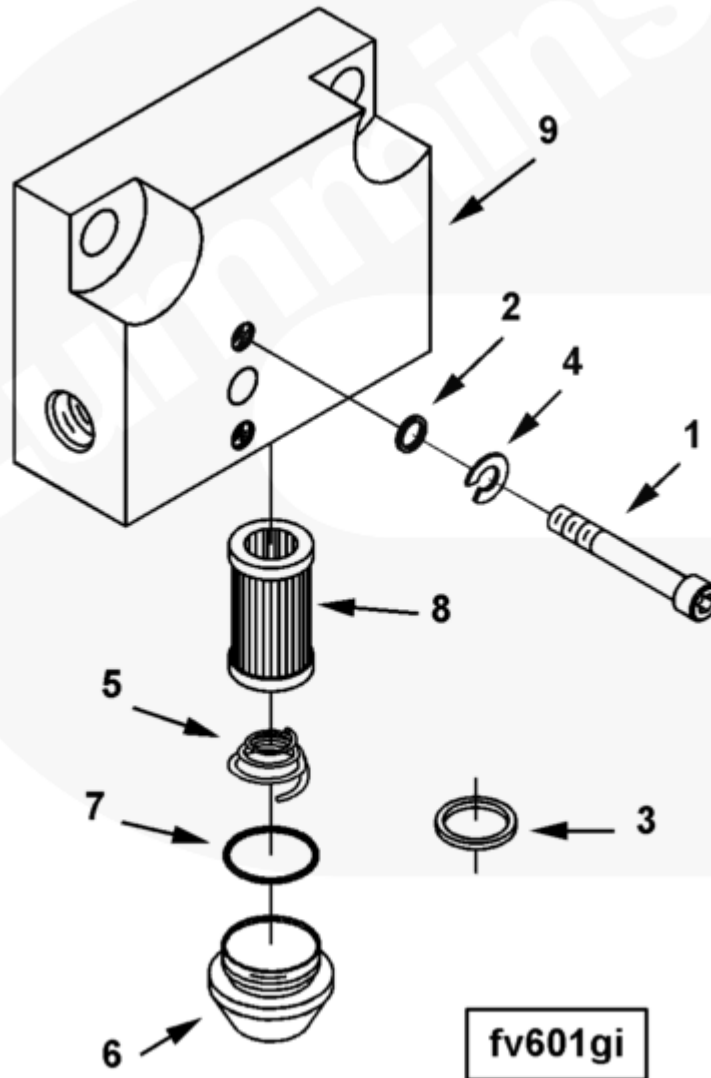

Parts Catalog - Option Detail

Electronic Parts Catalog - Option Detail				
Option	Group	Graphic	Film Card	Date
FV6705-01	05.06	fv601gi	K38	12-JAN-99
Engines	GTA38, K38, KTA38GC CM558, QSK38 CM2150 K106, QSK38 CM2150 MCRS, QSK38 CM850 MCRS			

©Cummins Inc

[SMALL](#) | [MEDIUM](#) | [LARGE](#)

Cart	Ref No	Part Number	Part Description	Required	Remarks
<input type="button" value="View My Cart"/>					
		FV6705-01	Fuel Valve		Fuel shutoff valve...(More)

					Fuel Pump Type: Centry/VS
					fuel filter block:
					Remote mounted straight
					thread o ring: Yes.
					When used on PTG fuel pump
					with top mounted mvs gov omit
					2 s189 c capscrews add 2
					100129 capscrews.
<input type="checkbox"/>	1	S 189 C	Socket Head Cap Screw	2	1/4 - 20 X 1 3/4 Inch.
<input type="checkbox"/>	2	67684	Plain Washer	2	1/4 Inch.
<input type="checkbox"/>	3	154087	Rectangular Ring Seal	1	
<input type="checkbox"/>	4	181466	Lock Washer	2	1/4 in.
<input type="checkbox"/>		3098594	Fuel Filter	1	
<input type="checkbox"/>	5	70700	Compression Spring	1	
<input type="checkbox"/>	6	3014575	Fuel Pump Filter Cap	1	
<input type="checkbox"/>	7	3021123	O-Ring Seal	1	
<input type="checkbox"/>	8	3090769	Filter Screen	1	
<input type="checkbox"/>	9	3098593	Filter Housing	1	